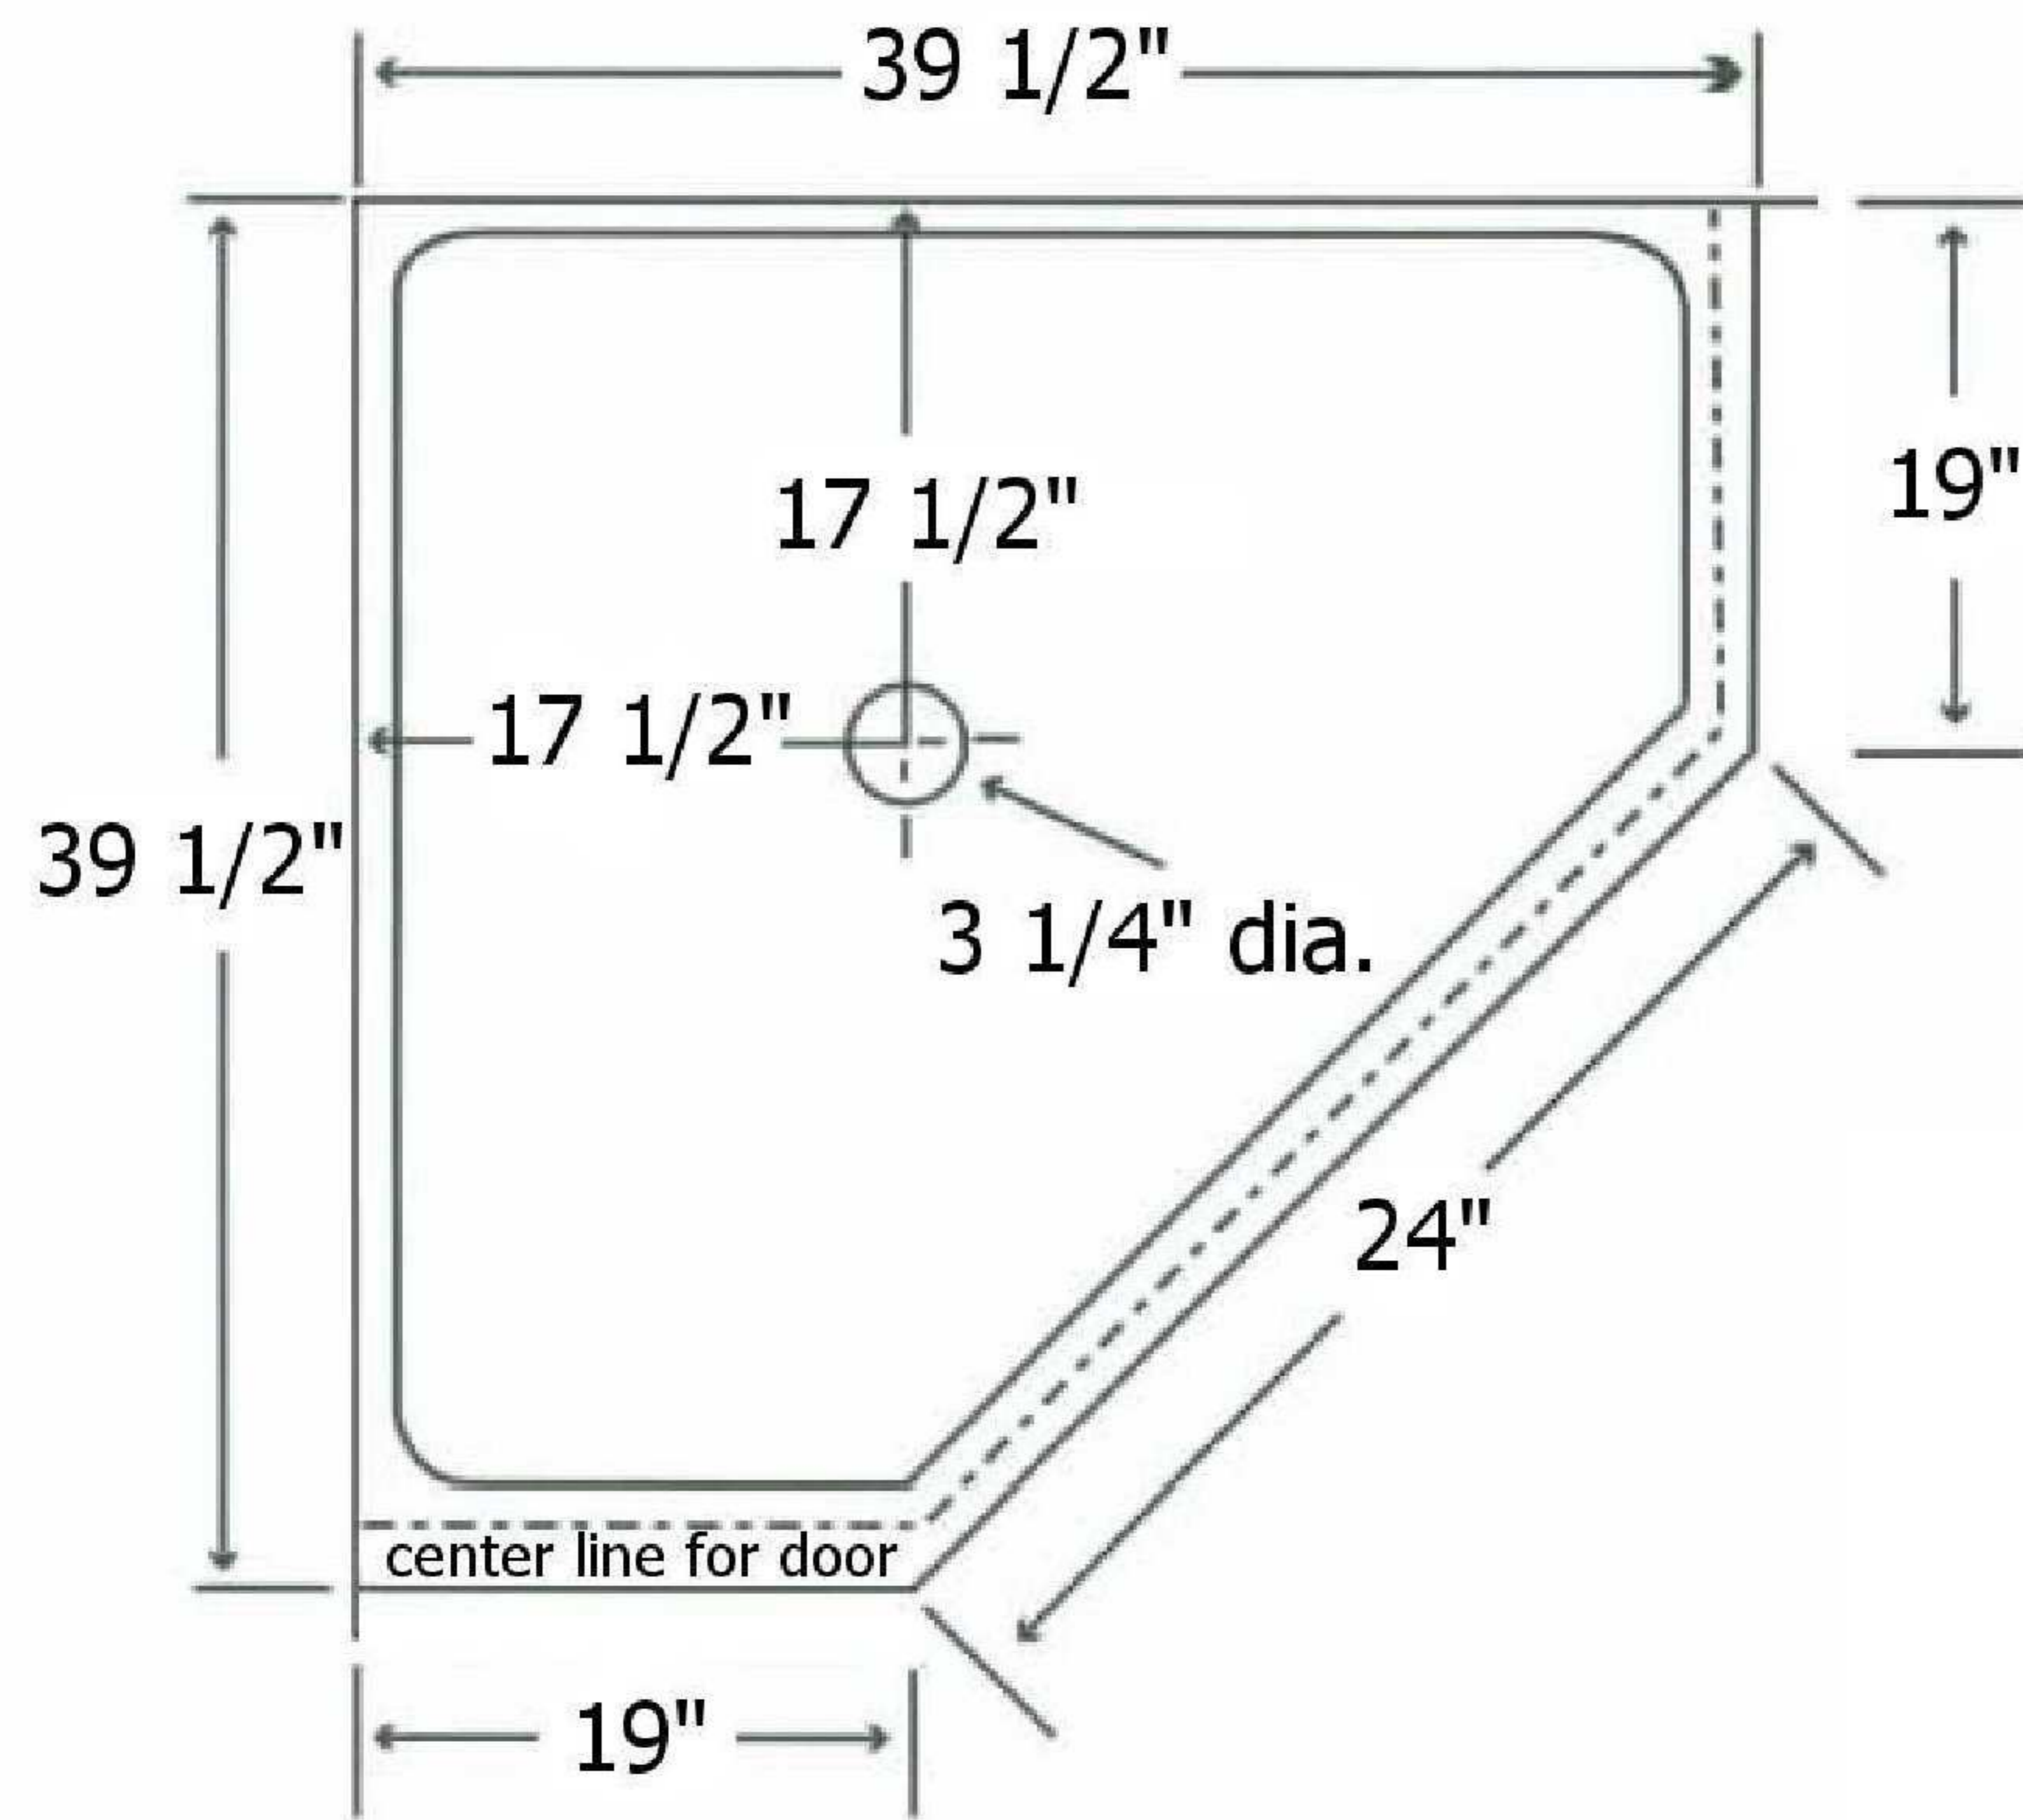

## MODEL 38 NEO PAN

Width: 39 1/2"  
Depth: 39 1/2"  
Height: 8"

Floor to Floor: 1 3/4"

All dimensions may vary.

Salo products are independently certified to meet ANSI Z 124 and HUD Bulletin 73A requirements.

(C) 2010 Salo Manufacturing, Inc.