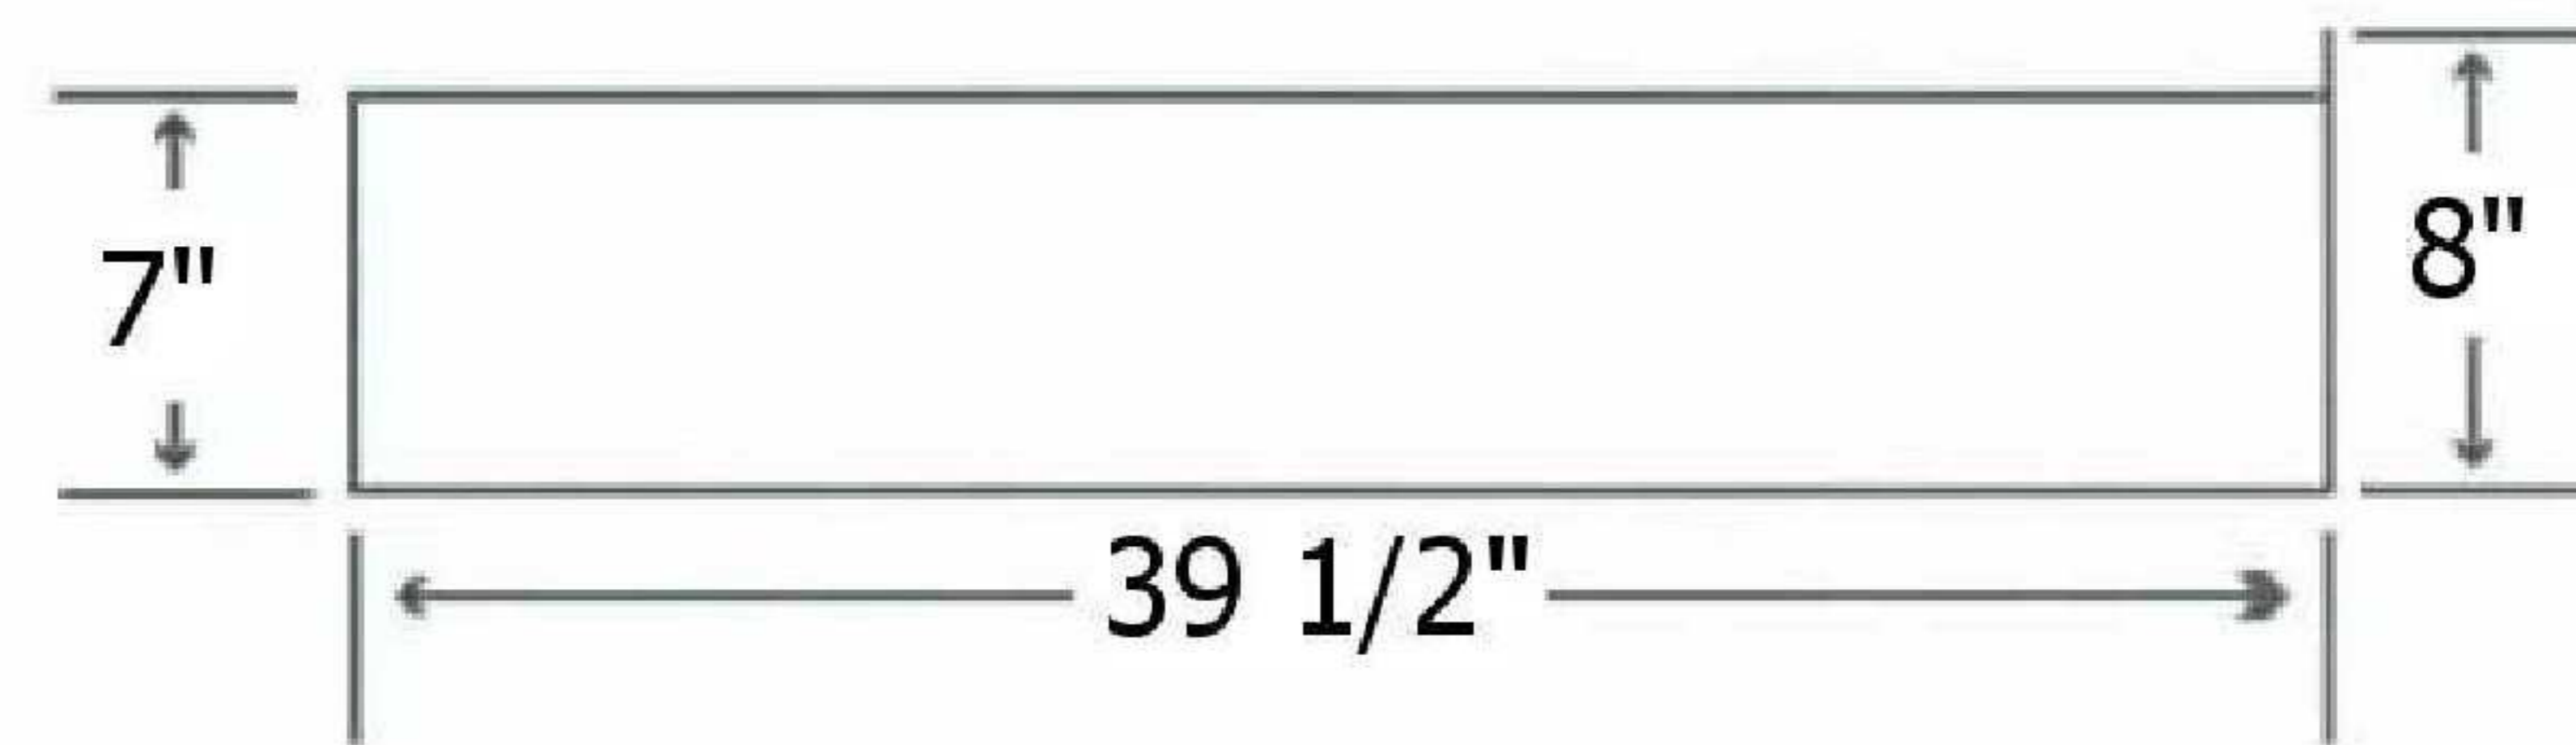

## MODEL 38 NEO PAN

Width: 39 1/2"  
Depth: 39 1/2"  
Height: 8"

Floor to Floor: 1 3/4"

All dimensions may vary.

Salo products are independently certified to meet ANSI Z 124 and HUD Bulletin 73A requirements.